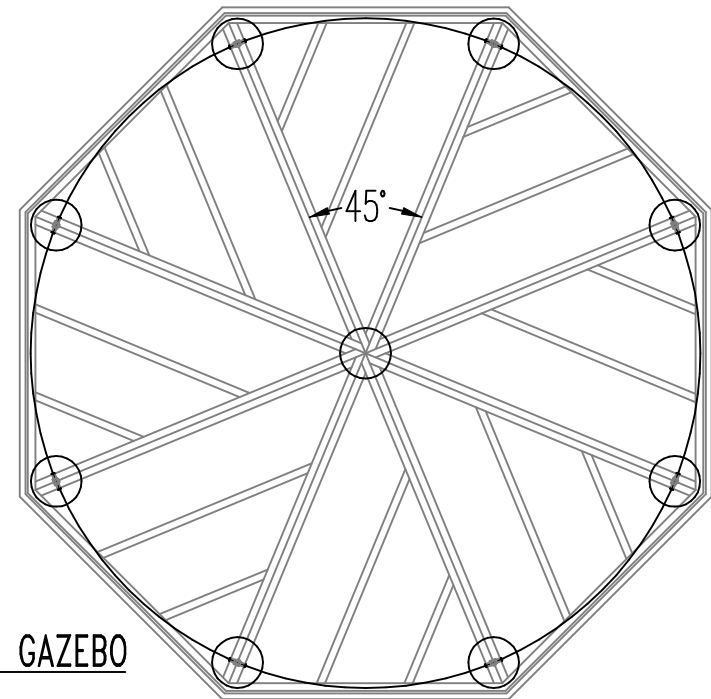

SONOTUBE LAYOUT

FLOOR LAYOUT ON TUBES

SONOTUBE LAYOUT

FLOOR LAYOUT ON TUBES

10FT AMISH GAZEBO

12FT AMISH GAZEBO