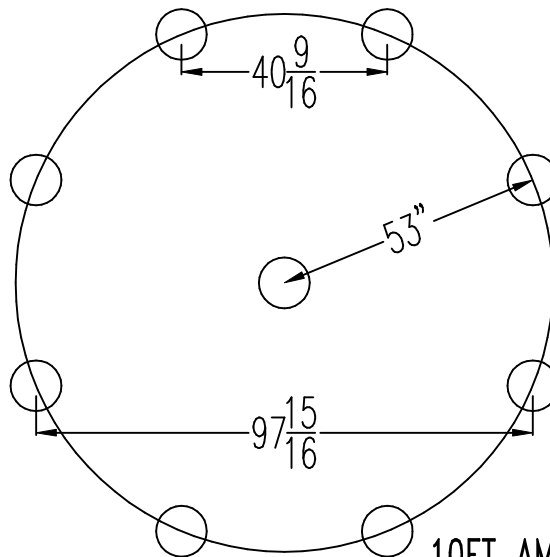

SONOTUBE LAYOUT

FLOOR LAYOUT ON TUBES

SONOTUBE LAYOUT

FLOOR LAYOUT ON TUBES

10FT AMISH GAZEBO

12FT AMISH GAZEBO